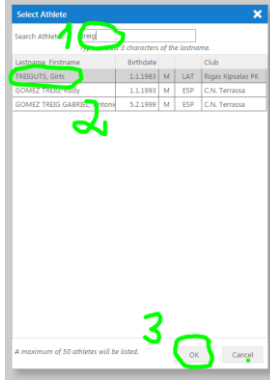

15. Jāuzraksta vismaz 3 uzvārda simboli (secīgi soļi nr.: 1, 2, 3):

16. Entries by Athlete (secīgi soļi nr.: 1, 2):

Latvian Winter Championship Jelgava (LAT) 25m 24. - 25.2.2017
BJSS Ridzene-Daugavas SN ind. LAT - Latvia

Meets
Athletes
Entries by Athlete
Entries by Event
Relays
Reports

Lastname, Firstname	Birthdate	Age		Nation	Registration ID	swimrankings.net	# Ind.	# Rel.
TREIGUTS, Girts	1.1.1983	34	M	LAT		SWRID: 4191826	-	-

Select athlete: MALUKA, Ieva

MALUKA, Ieva - LAT 09.04.2003, 14 year:

Ev #	Distance, Stroke	Age gr.	Day/Sp	EXH	Entry Time	Qual. 50m	Qual. 25m
1	100m Freestyle	Open	1 / 1	☒	58.20	59.06	58.20
3	200m Breaststroke	Open	1 / 1	☐	NT		2:44.73
5	100m Backstroke	Open	1 / 1	☐	NT	1:09.24	1:04.08
7	200m Butterfly	Open	1 / 1	☐	NT		2:31.03
9	400m Freestyle	Open	1 / 1	☐	NT	4:46.73	4:31.74
11	200m Medley	Open	1 / 1	☐	NT	2:36.55	2:23.97
15	50m Freestyle	Open	2 / 3	☐	NT	27.58	26.50
17	100m Breaststroke	Open	2 / 3	☒	1:17.00		1:17.00
19	200m Backstroke	Open	2 / 3	☐	NT	2:33.39	2:22.48
21	100m Butterfly	Open	2 / 3	☐	NT		1:05.69
23	200m Freestyle	Open	2 / 3	☒	2:08.92	2:10.77	2:08.92
25	400m Medley	Open	2 / 3	☐	NT	5:16.05	5:29.67
29	800m Freestyle	Open	2 / 5	☐	NT	9:48.41	9:36.39

17. Save:

Qualify results: 18.11.2015 - 17.2.2017

Save Discard

18. Entries by Event -> Save -> Relays (jāpievieno stafetes) -> Add -> Save -> Reports (Pieteikumu kopsavilkums) -> Entries by Athlete -> Download.pdf (secīgi soļi nr.: 1, 2, 3, 4, 4A, 5, 5A):

Latvian Winter Championship Jelgava (LAT) 25m 24. - 25.2.2017
BJSS Ridzene-Daugavas SN ind. LAT - Latvia

Meets
Athletes
Entries by Athlete
Entries by Event
Relays
Reports

Entries by Athlete Entries by Event

Latvian Winter Championship Jelgava (LAT) Short Course (25m) 24 - 25 Feb 2017

Meet Entries by Athletes

RDSN - BJSS Ridzene-Daugavas SN ind.
Men
TREIGUTS, Girts - 1 Jan 1983

Women
MALUKA, Ieva - 9 Apr 2003

Summary for RDSN - BJSS Ridzene-Daugavas SN ind.
Athletes: Men 1, Women 1, Total 2 Individual entries: Men -, Women -, Total -

19. Tehniskā pieteikuma kopsavilkums .pdf formātā jānosūta uz info@swimming.lv.